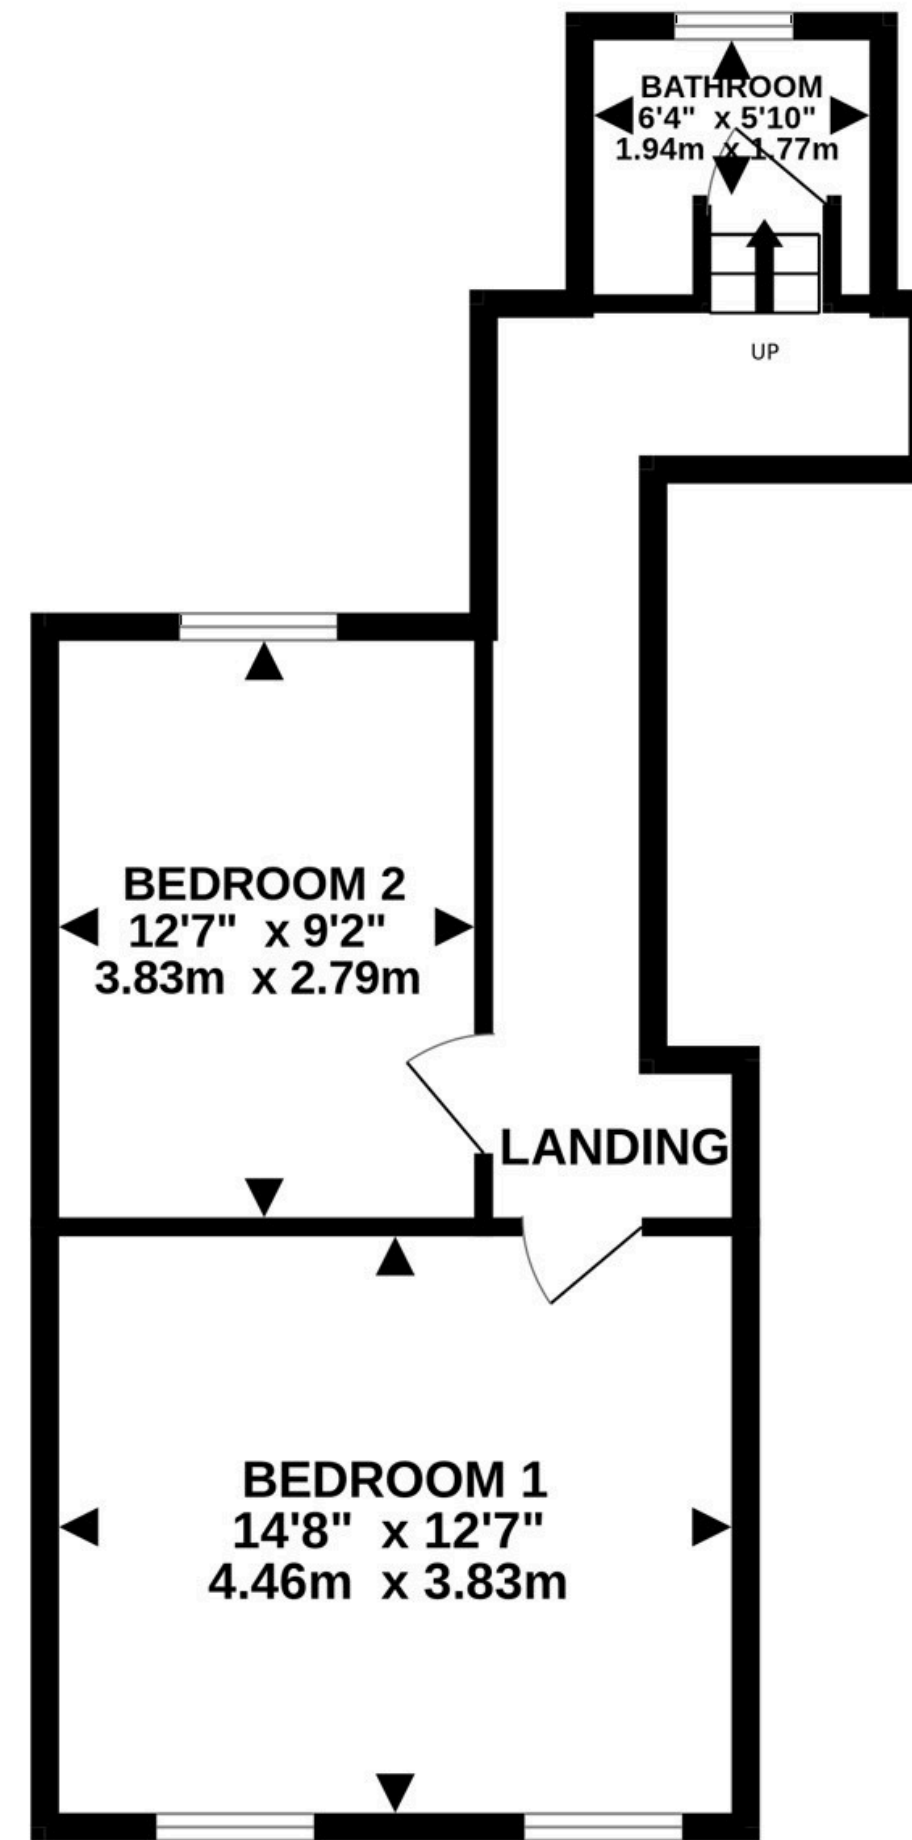

18 Princes Street, Douglas IM1 1BD £369,000

- Completely Refurbished Spacious Town House
- 4 Good Size Double Bedrooms
- No Onward Chain
- 2 Modern Bathrooms

- Large Open Plan Lounge/Dining Room/Kitchen
- Utility Room, Downstairs WC
- Great Central Location For Douglas
- Gas Fired Central Heating

GROUND FLOOR
629 sq.ft. (58.5 sq.m.) approx.

1ST FLOOR
431 sq.ft. (40.0 sq.m.) approx.

2ND FLOOR
387 sq.ft. (36.0 sq.m.) approx.

3RD FLOOR
137 sq.ft. (12.7 sq.m.) approx.

TOTAL FLOOR AREA : 1584 sq.ft. (147.2 sq.m.) approx.

Whilst every attempt has been made to ensure the accuracy of the floorplan contained here, measurements of doors, windows, rooms and any other items are approximate and no responsibility is taken for any error, omission or mis-statement. This plan is for illustrative purposes only and should be used as such by any prospective purchaser. The services, systems and appliances shown have not been tested and no guarantee as to their operability or efficiency can be given.