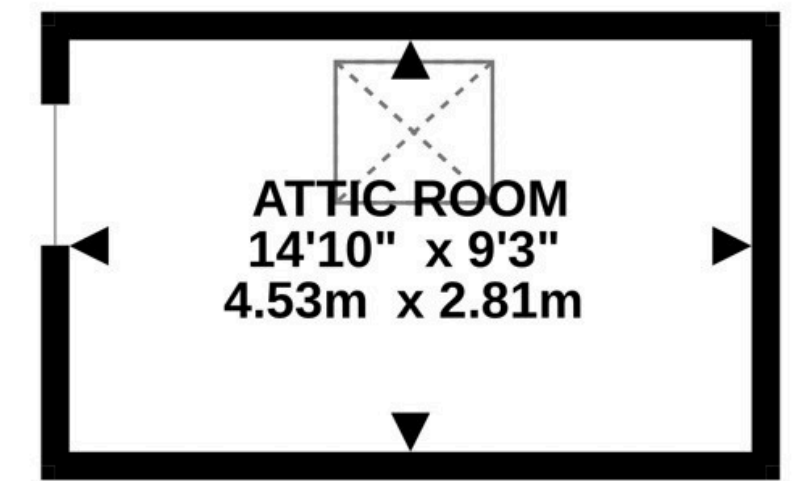

GROUND FLOOR
629 sq.ft. (58.5 sq.m.) approx.

1ST FLOOR
431 sq.ft. (40.0 sq.m.) approx.

2ND FLOOR
387 sq.ft. (36.0 sq.m.) approx.

3RD FLOOR
137 sq.ft. (12.7 sq.m.) approx.

TOTAL FLOOR AREA : 1584 sq.ft. (147.2 sq.m.) approx.

Whilst every attempt has been made to ensure the accuracy of the floorplan contained here, measurements of doors, windows, rooms and any other items are approximate and no responsibility is taken for any error, omission or mis-statement. This plan is for illustrative purposes only and should be used as such by any prospective purchaser. The services, systems and appliances shown have not been tested and no guarantee as to their operability or efficiency can be given.