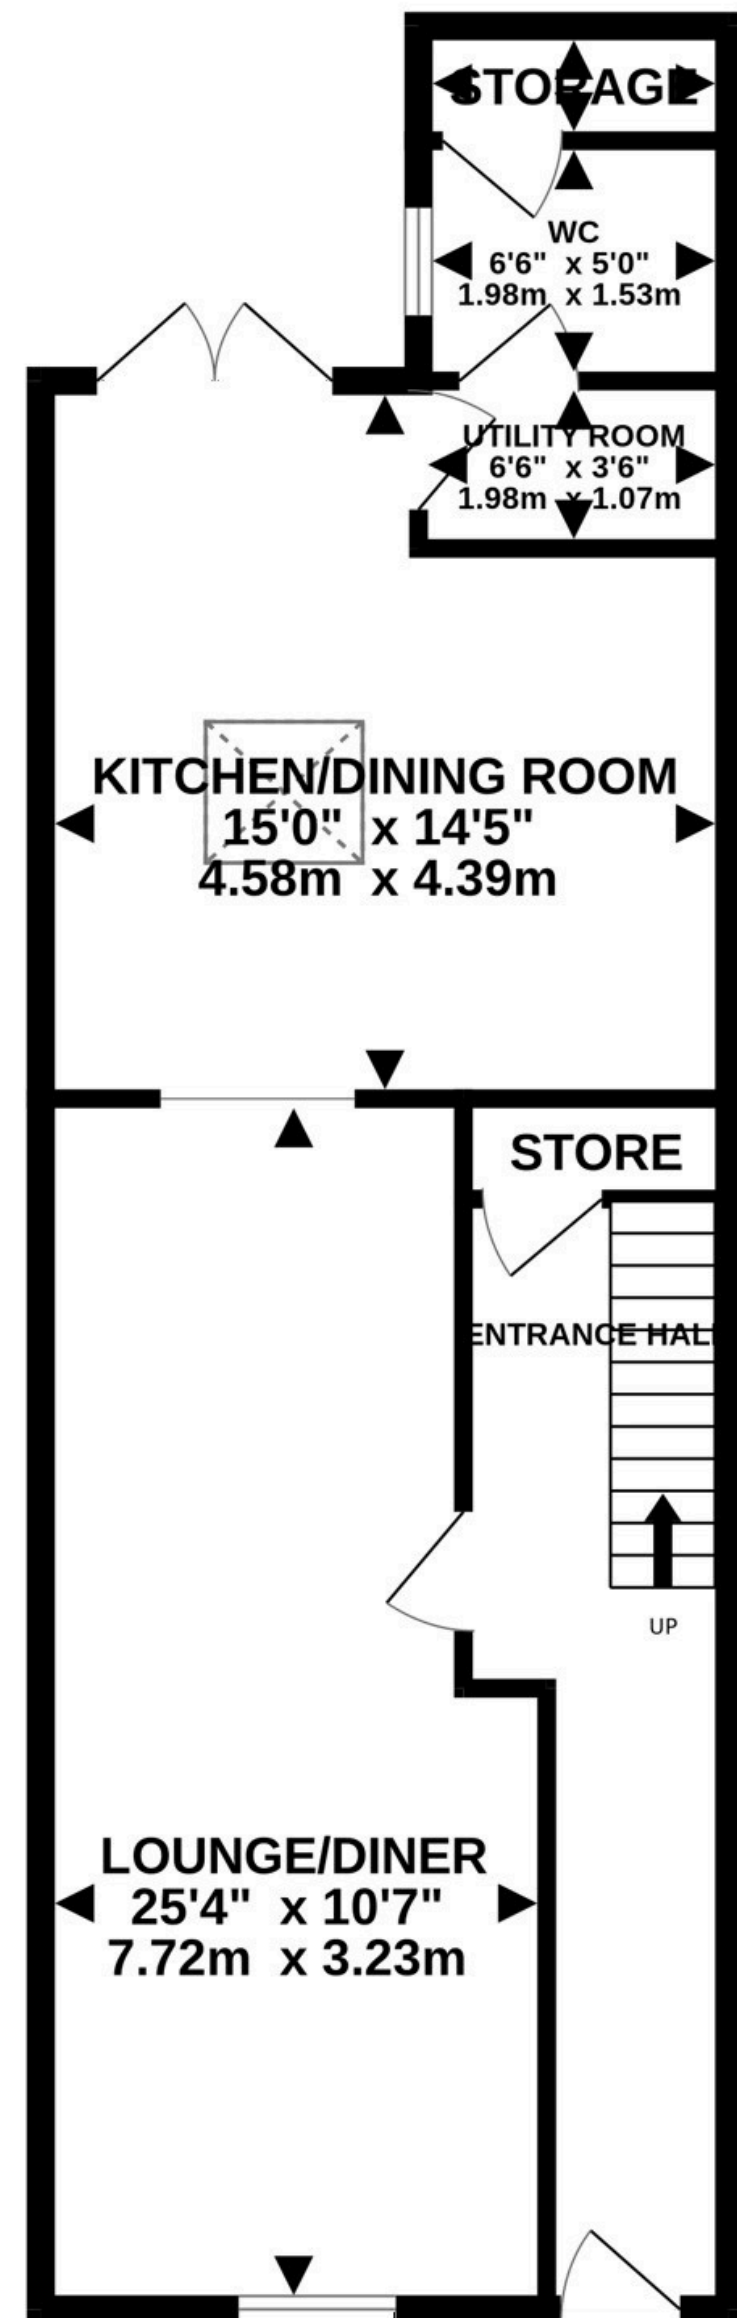

18 Princes Street, Douglas IM1 1BD £369,000

- Completely Refurbished Spacious Town House
- 4 Good Size Double Bedrooms
- No Onward Chain
- 2 Modern Bathrooms

- Large Open Plan Lounge/Dining Room/Kitchen
- Utility Room, Downstairs WC
- Great Central Location For Douglas
- Gas Fired Central Heating

Tiled rear courtyard with ample space for table & chairs.

Location

Situated in the heart of Douglas town center ideal for walking to work. The city is the island's main hub for business, finance, legal services, shipping, transport, shopping, and entertainment.

GROUND FLOOR
629 sq.ft. (58.5 sq.m.) approx.

1ST FLOOR
431 sq.ft. (40.0 sq.m.) approx.

2ND FLOOR
387 sq.ft. (36.0 sq.m.) approx.

3RD FLOOR
137 sq.ft. (12.7 sq.m.) approx.

TOTAL FLOOR AREA : 1584 sq.ft. (147.2 sq.m.) approx.

Whilst every attempt has been made to ensure the accuracy of the floorplan contained here, measurements of doors, windows, rooms and any other items are approximate and no responsibility is taken for any error, omission or mis-statement. This plan is for illustrative purposes only and should be used as such by any prospective purchaser. The services, systems and appliances shown have not been tested and no guarantee as to their operability or efficiency can be given.