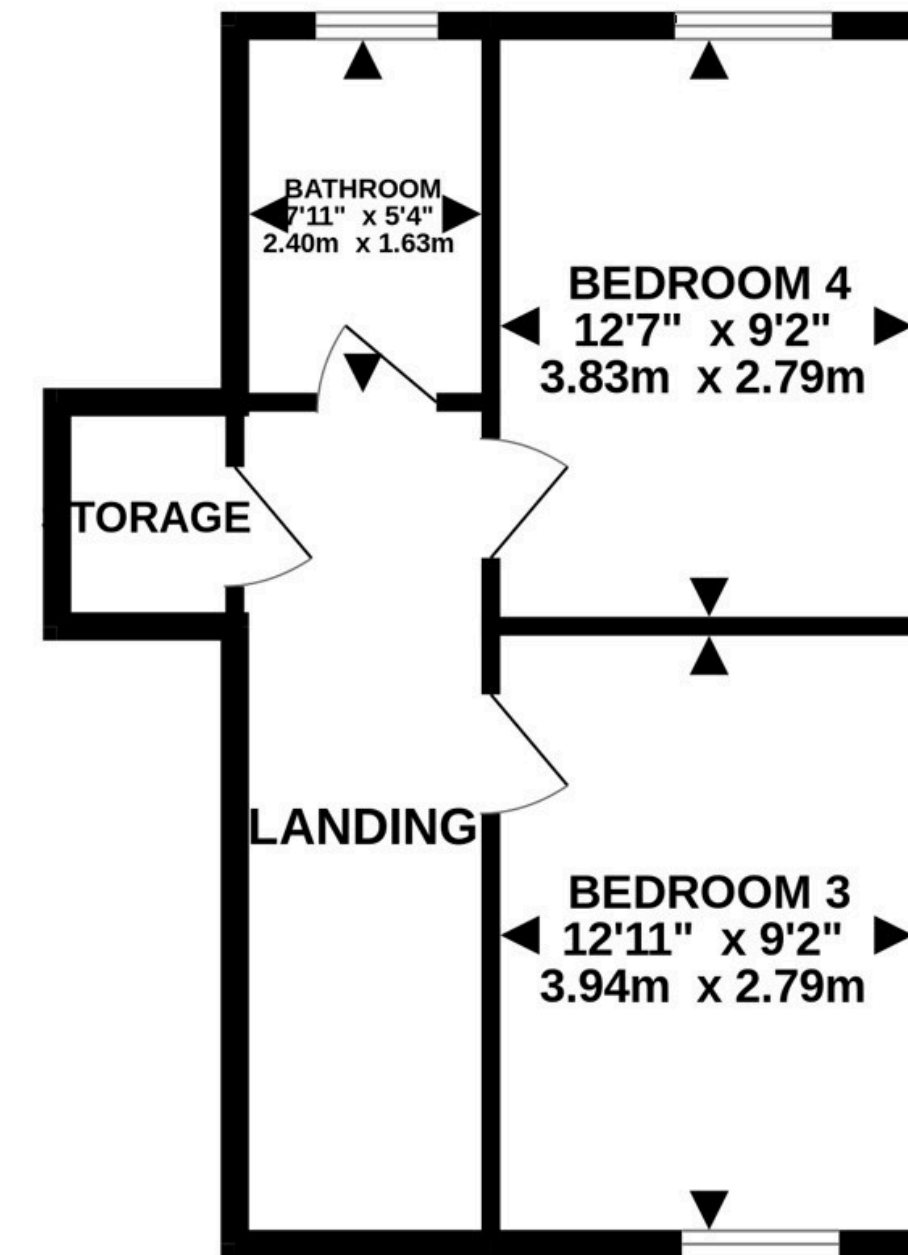

GROUND FLOOR
629 sq.ft. (58.5 sq.m.) approx.

1ST FLOOR
431 sq.ft. (40.0 sq.m.) approx.

2ND FLOOR
387 sq.ft. (36.0 sq.m.) approx.

3RD FLOOR
137 sq.ft. (12.7 sq.m.) approx.

TOTAL FLOOR AREA : 1584 sq.ft. (147.2 sq.m.) approx.

Whilst every attempt has been made to ensure the accuracy of the floorplan contained here, measurements of doors, windows, rooms and any other items are approximate and no responsibility is taken for any error, omission or mis-statement. This plan is for illustrative purposes only and should be used as such by any prospective purchaser. The services, systems and appliances shown have not been tested and no guarantee as to their operability or efficiency can be given.