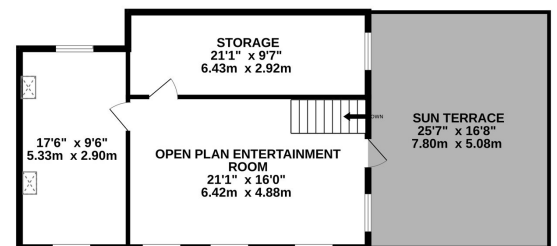

1ST FLOOR
603 sq.ft. (56.0 sq.m.) approx.

TOTAL FLOOR AREA: 1987 sq.ft. (184.6 sq.m.) approx.

Made with Metropix ©2025