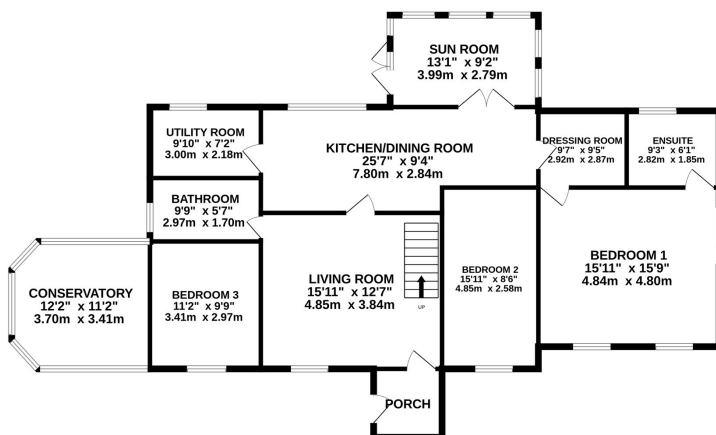

GROUND FLOOR
1384 sq.ft. (128.6 sq.m.) approx.

TOTAL FLOOR AREA: 1987 sq.ft. (184.6 sq.m.) approx.

Made with Metropix ©2025